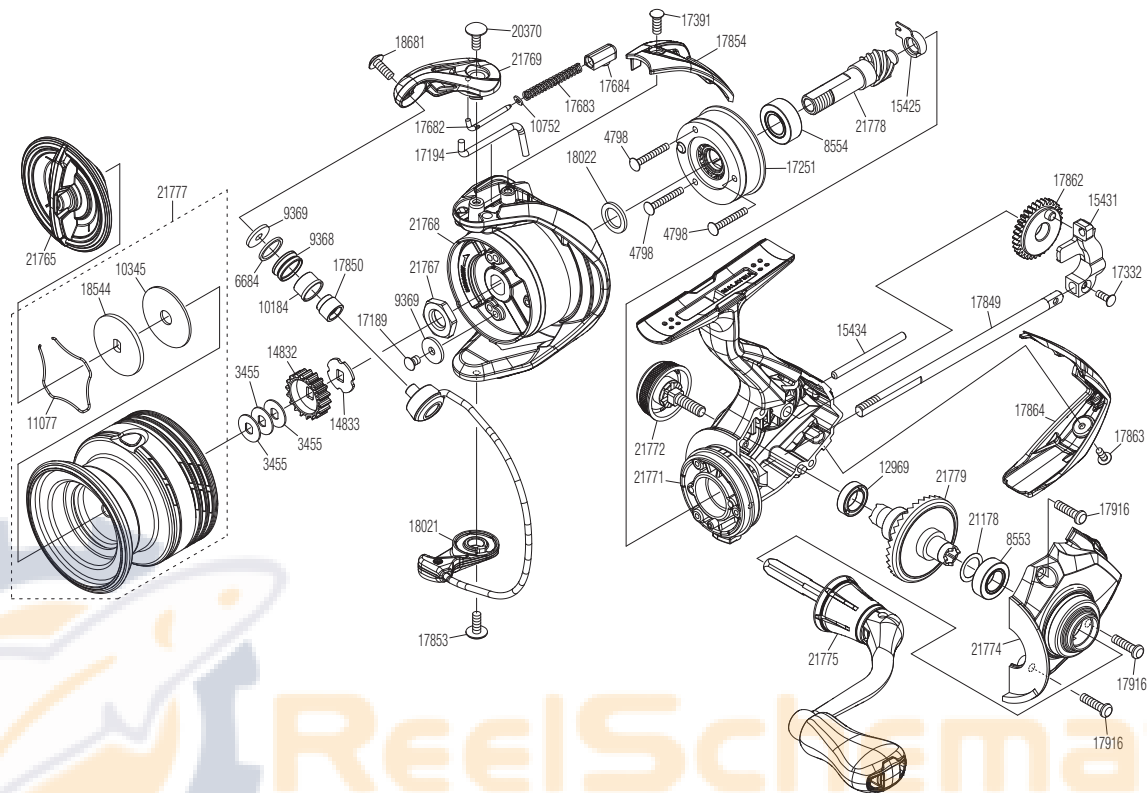

SHIMANO

NEXAVE

NEX-2500HG

Please note that the number of adjusting washers may not always be the same as shown in the exploded views.

(51SB498E28X)

Please note that your actions take full responsibility when you take it apart.

Part No.	Description	Part No.	Description	Part No.	Description
RD 3455	Spool Washer	RD17332	Screw	RD21767	Rotor Nut
RD 4798	Screw	RD17391	Screw	RD21768	Rotor
RD 6684	Spacer	RD17682	Bail Spring Guide A	RD21769	Bail Arm
RD 8553	Ball Bearing	RD17683	Bail Spring	RD21771	Body
RD 8554	Ball Bearing	RD17684	Bail Spring Guide B	RD21772	Handle Screw Cap Assembly
RD 9368	Line Roller	RD17849	Main Shaft	RD21774	Side Cover
RD 9369	Washer	RD17850	Collar	RD21775	Handle Assembly
RD10184	Bushing	RD17853	Screw	RD21777	Spool Assembly
RD10345	Drag Washer	RD17854	Bail Spring Cover	RD21778	Pinion Gear
RD10752	Bail Spring Guide A Collar	RD17862	Oscillating Gear	RD21779	Drive Gear
RD11077	Retainer	RD17863	Screw		
RD12969	Ball Bearing	RD17864	Rear Protector		
RD14832	Spool Support A	RD17916	Screw		
RD14833	Spool Support B	RD18021	Bail Assembly		
RD15425	Bushing	RD18022	Washer		
RD15431	Oscillating Slider	RD18544	Key Washer		
RD15434	Oscillating Guide	RD18681	Screw		
RD17189	Screw	RD20370	Screw		
RD17194	Bail Trip Lever	RD21178	Washer		
RD17251	Roller Clutch Assembly	RD21765	Drag Knob Assembly		